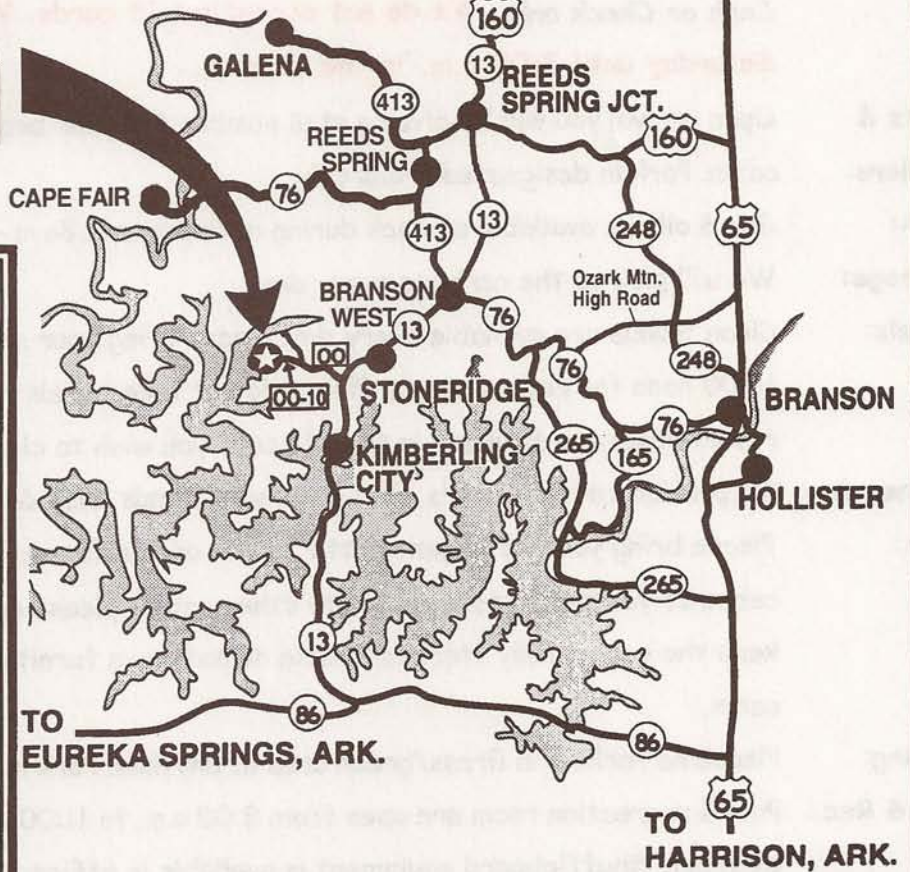

*All Roads Lead to*

417-739-4456

TO  
JOPLIN

SPRINGFIELD

TO  
ST. LOUIS

Located 7 miles South of  
Branson West on highway 13,  
just turn right on Rt. 00  
then follow our signs!

Take EE over to  
Hwy 160 to  
avoid Branson

Mileage to

**Crest**

**Lodge Resort**

CHICAGO .....	550
ST. LOUIS .....	250
KANSAS CITY .....	225
WICHITA .....	330
OKLAHOMA CITY .....	300
TULSA .....	190
DALLAS .....	460
FT. SMITH .....	180
OMAHA .....	425
LITTLE ROCK .....	180
JACKSON, MISS .....	410
MEMPHIS, TENN .....	300
JOPLIN .....	100
SPRINGFIELD, MO .....	45
BRANSON .....	14
SILVER DOLLAR CITY .....	10
KIMBERLING CITY .....	4

**on Table Rock Lake**