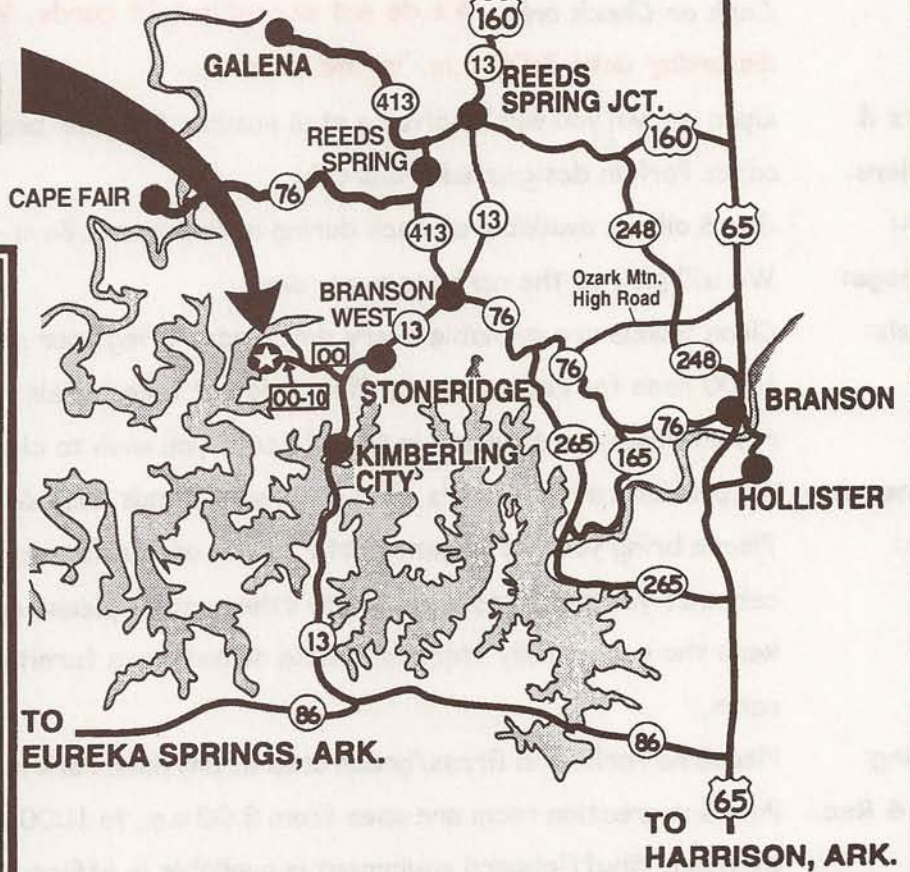

All Roads Lead to

417-739-4456

TO
JOPLIN

SPRINGFIELD

TO
ST. LOUIS

EE

Take EE over to
Hwy 160 to
avoid Branson

Located 7 miles South of
Branson West on highway 13,
just turn right on Rt. 00
then follow our signs!

Mileage to

Crest

Lodge Resort

CHICAGO	550
ST. LOUIS	250
KANSAS CITY	225
WICHITA	330
OKLAHOMA CITY	300
TULSA	190
DALLAS	460
FT. SMITH	180
OMAHA	425
LITTLE ROCK	180
JACKSON, MISS	410
MEMPHIS, TENN	300
JOPLIN	100
SPRINGFIELD, MO	45
BRANSON	14
SILVER DOLLAR CITY	10
KIMBERLING CITY	4

on Table Rock Lake